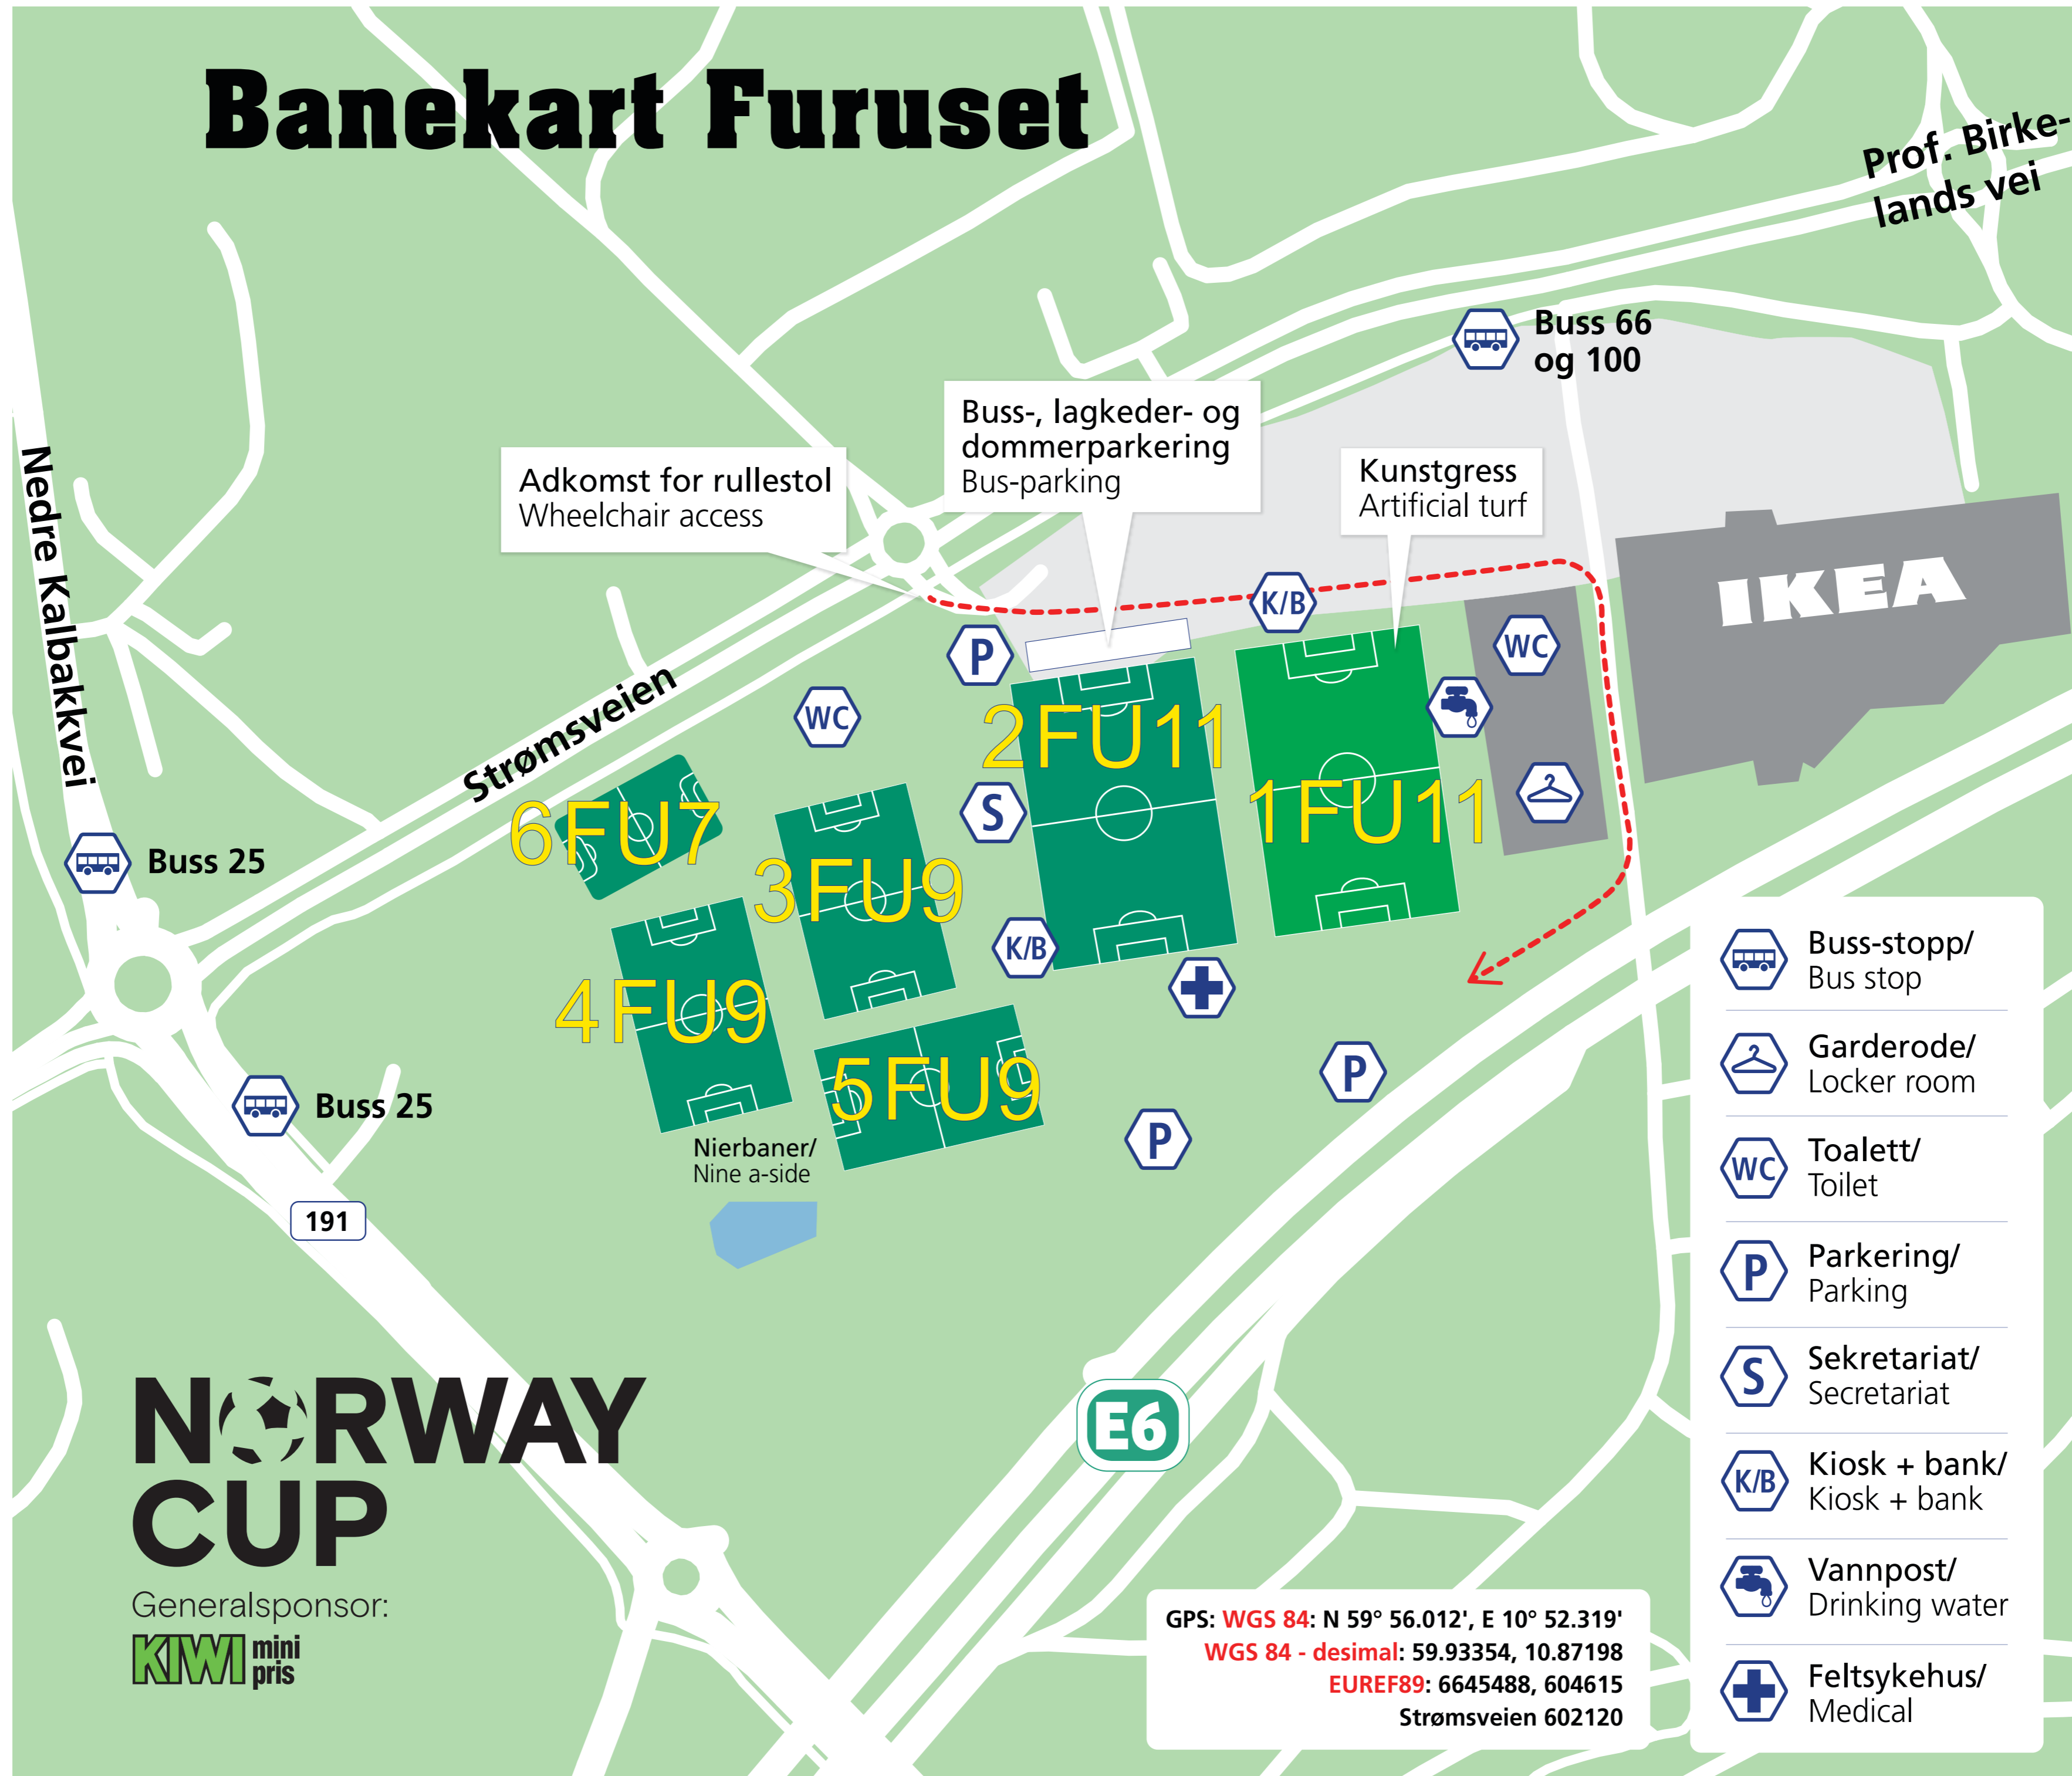

Banekart Furuset

Prof. Birke-lands vei

Buss 66 og 100

Adkomst for rullestol
Wheelchair access

Buss-, lagkeder- og dommerparkering
Bus-parking

Kunstgress
Artificial turf

Nedre Kalbakkvei

Strømsveien

Buss 25

Buss 25

191

Nierbaner/
Nine a-side

NORWAY CUP

Generalsponsor:

GPS: WGS 84: N 59° 56.012', E 10° 52.319'
WGS 84 - desimal: 59.93354, 10.87198
EUREF89: 6645488, 604615
Strømsveien 602120

- Buss-stopp/
Bus stop
- Garderode/
Locker room
- Toalett/
Toilet
- Parkering/
Parking
- Sekretariat/
Secretariat
- Kiosk + bank/
Kiosk + bank
- Vannpost/
Drinking water
- Feltsykehus/
Medical