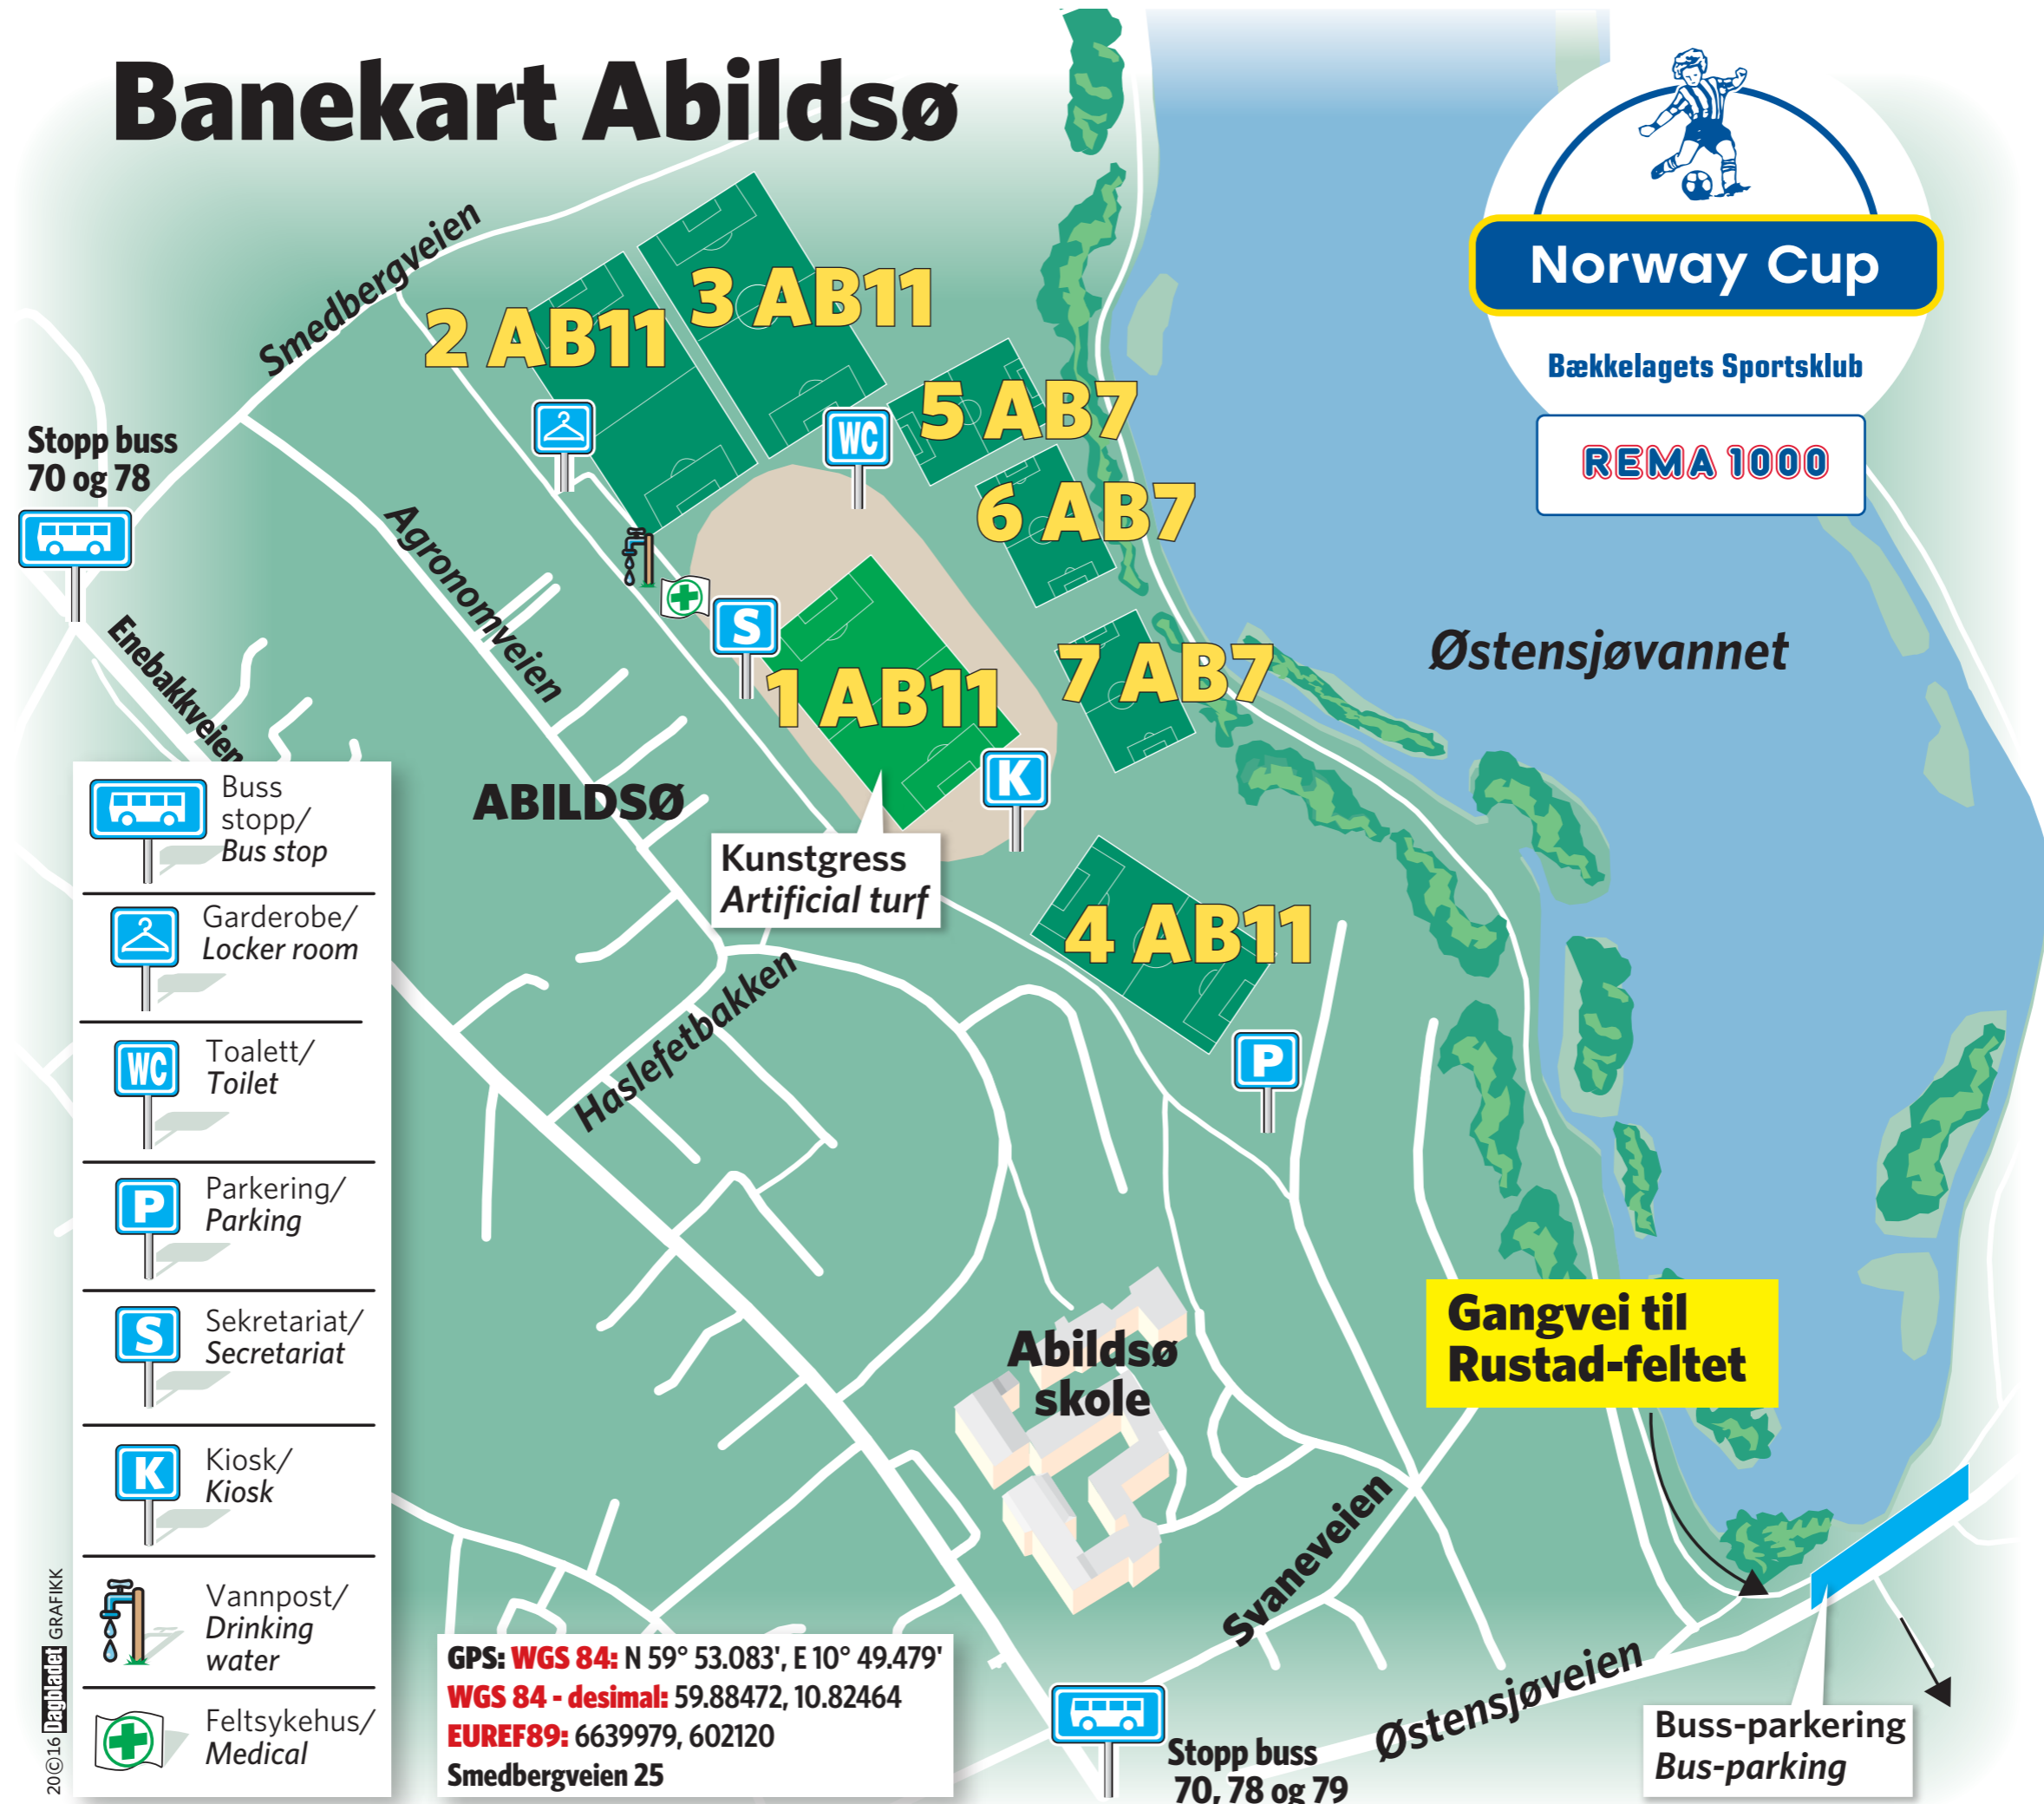

# Banekart Abildsø

Norway Cup

Bækkelagets Sportsklub

REMA 1000

- Buss stopp/  
Bus stop
- Garderobe/  
Locker room
- Toalett/  
Toilet
- Parkering/  
Parking
- Sekretariat/  
Secretariat
- Kiosk/  
Kiosk
- Vannpost/  
Drinking water
- Feltsykehus/  
Medical

GPS: **WGS 84:** N 59° 53.083', E 10° 49.479'  
**WGS 84 - desimal:** 59.88472, 10.82464  
**EUREF89:** 6639979, 602120  
Smedbergveien 25